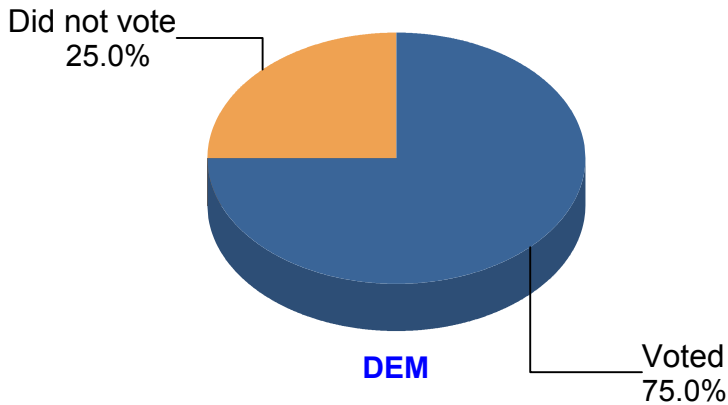

Voter Turnout by Party

Maryland 2012 General Election

Pie diameters are proportional to # of registered voters

<u>Party Affiliation</u>	<u>Turnout %</u>	<u>#Registered</u>	<u>Share of Total Reg.</u>	<u>#Voted</u>	<u>Share of Total Voted</u>
DEM	75.0%	2,059,000	55.7%	1,543,000	56.9%
REP	77.5%	960,000	26.0%	743,000	27.4%
OTH	63.3%	675,000	18.3%	428,000	15.8%
Total	73.5%	3,694,000		2,714,000	
