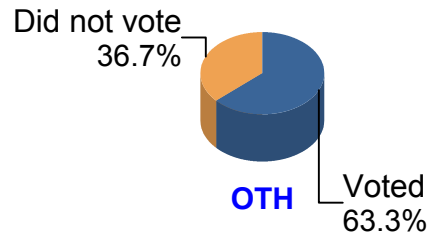

Voter Turnout by Party

Maryland 2012 General Election

Pie diameters are proportional to # of registered voters

<u>Party Affiliation</u>	<u>Turnout %</u>	<u>#Registered</u>	<u>Share of Total Reg.</u>	<u>#Voted</u>	<u>Share of Total Voted</u>
DEM	75.0%	2,059,000	55.7%	1,543,000	56.9%
REP	77.5%	960,000	26.0%	743,000	27.4%
OTH	63.3%	675,000	18.3%	428,000	15.8%
Total	73.5%	3,694,000		2,714,000	
