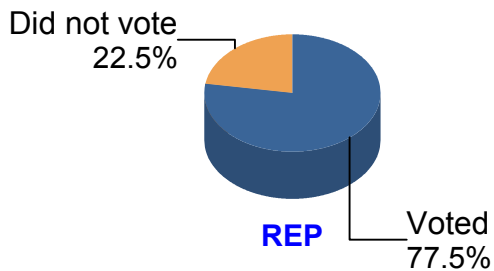

Voter Turnout by Party

Maryland 2012 General Election

Pie diameters are proportional to # of registered voters

<u>Party Affiliation</u>	<u>Turnout %</u>	<u>#Registered</u>	<u>Share of Total Reg.</u>	<u>#Voted</u>	<u>Share of Total Voted</u>
DEM	75.0%	2,059,000	55.7%	1,543,000	56.9%
REP	77.5%	960,000	26.0%	743,000	27.4%
OTH	63.3%	675,000	18.3%	428,000	15.8%
Total	73.5%	3,694,000		2,714,000	
