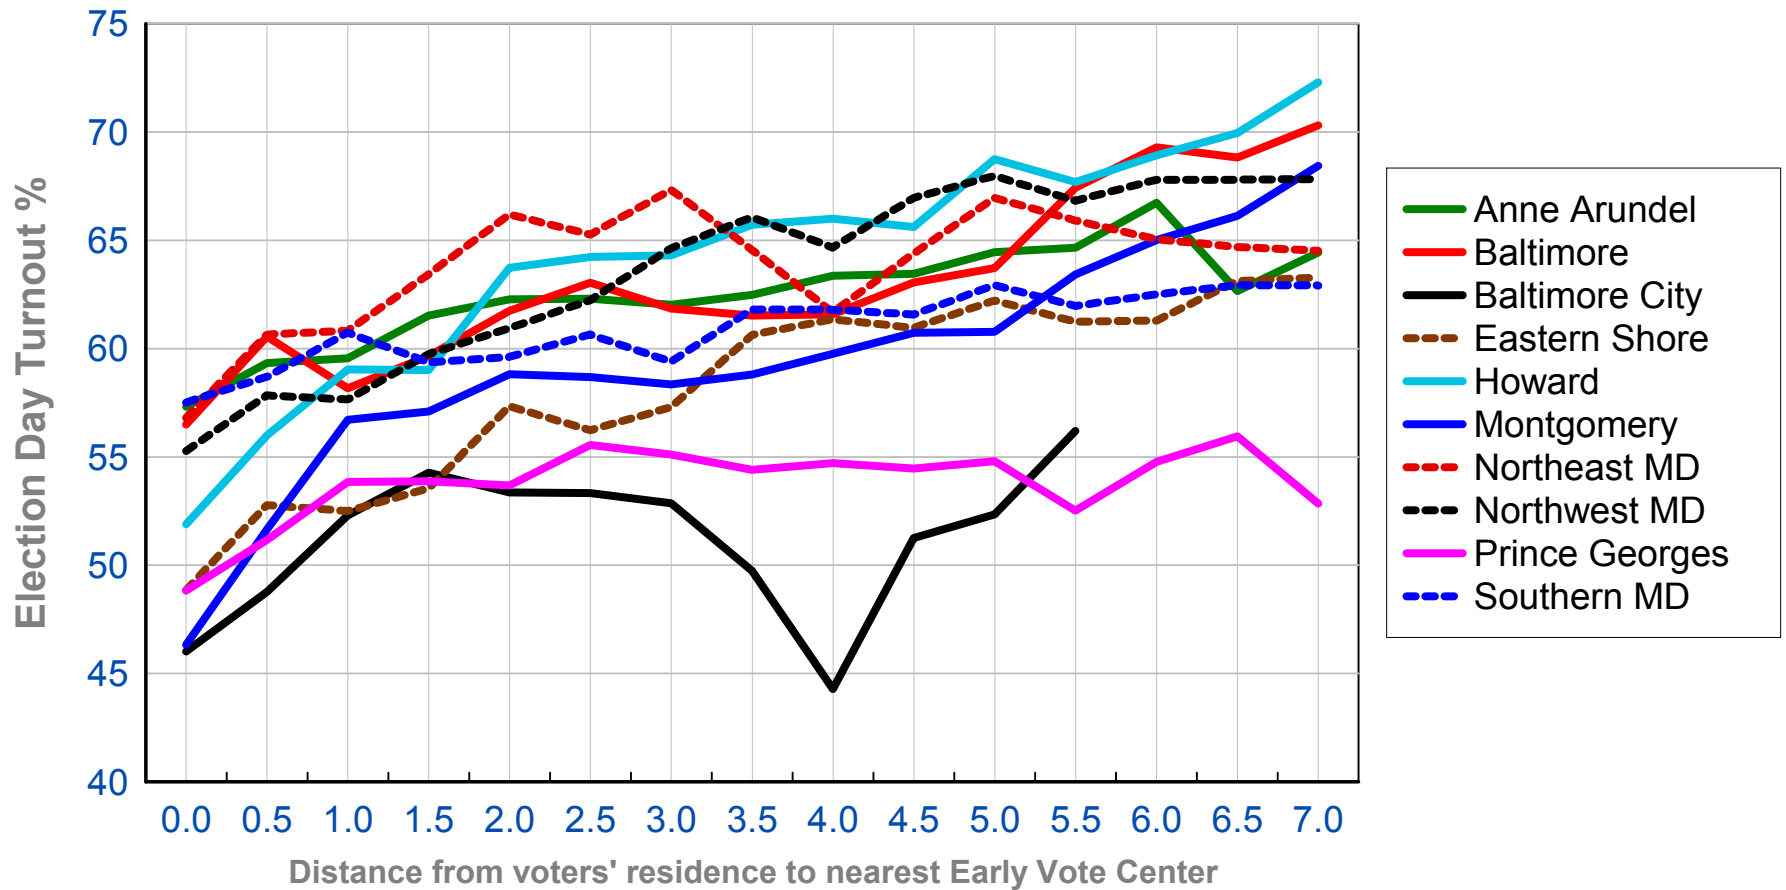

# Election Day Turnout vs. Distance to Early Voting

Maryland 2012 General Election

Turnout as % of registered voters, excluding absentees