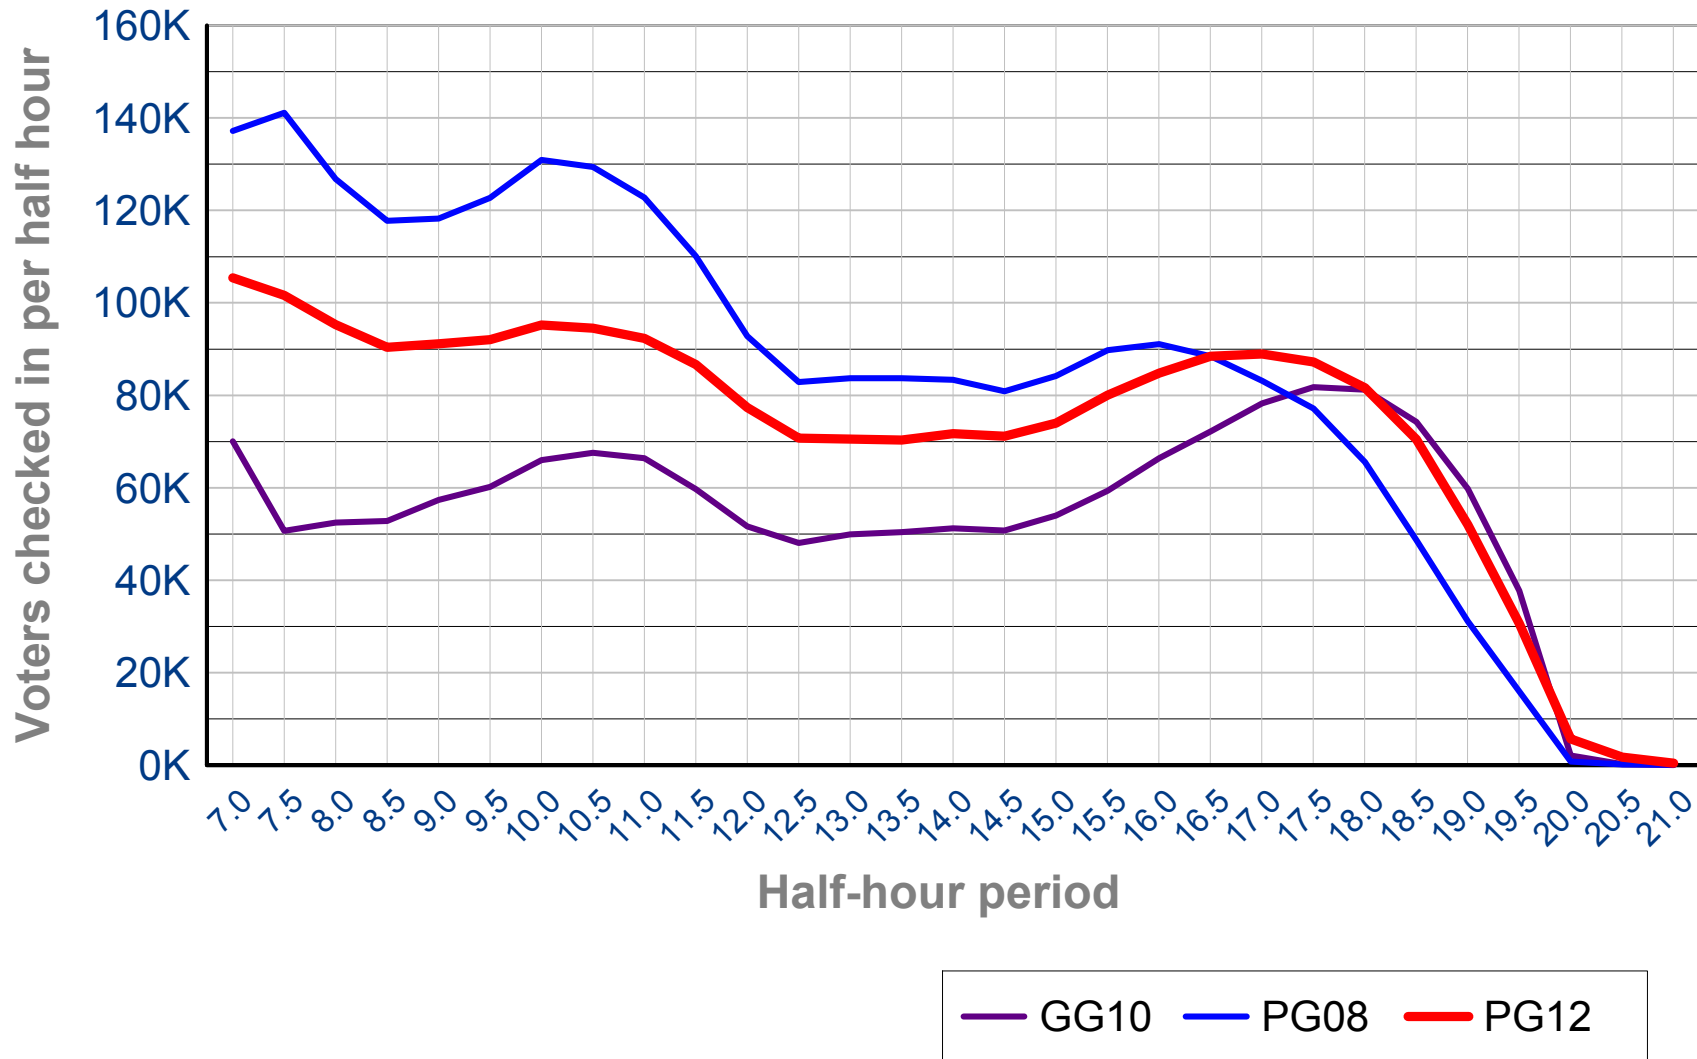

# Maryland Election Day Voters by Time of Day

General Elections 2008 - 2012

Note: 7.5 is period from 7:30am-8:00am, etc